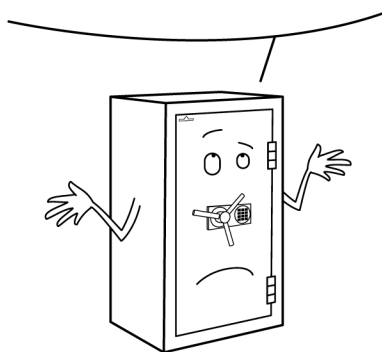

## F 103-19

Safe for valuables, 2-door

**Przepraszam,  
muszę się  
sfotografować.**

### Size of the safe

External dimensions: 1836 mm × 1200 mm × 560 mm

# Technical details

External dimensions (H x W x D)	1836 mm x 1200 mm x 560 mm
Internal dimensions (H x W x D)	1745 mm x 1120 mm x 441 mm
Weight	695 kg
Capacity	852 l
Security class	I
Limit of protected value – home	to 65.000 €
Limit of protected value – company	to 20.000 €
Standard lock	Key lock
Size of the safe	Big
Article number	F 103-19
Adjustable shelves	4
File binders	70
Anti-burglary protection standard	EN 1143-1
Certification body	VdS
Door opening direction	both sides
Door opening angle	90°
Door clearance dimensions	1730 x 1025 mm
Door thickness	84 mm
Lacquer/Colour	light grey RAL 7035
Lock	VdS class I key lock (2 keys)
Adapted for anchoring in the ground	yes
More data on the body	multi-walled
Adapted for wall anchoring	yes
More data on the door	double-wing