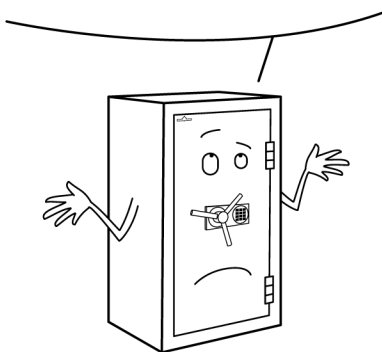

F 103-19

Safe for valuables, 2-door

**Przepraszam,
muszę się
sfotografować.**

Prime parameters

Size of the safe

External dimensions: 1836 mm × 1200 mm × 560 mm

Resistance class and insurance

Security class I according to EN 1143-1

Colour

Choose your safe's standard colour or modify it

Key lock

Key lock

Technical details

External dimensions (H x W x D)	1836 mm x 1200 mm x 560 mm
Internal dimensions (H x W x D)	1745 mm x 1120 mm x 441 mm
Weight	695 kg
Capacity	852 l
Security class	I
Limit of protected value – home	to 65.000 €
Limit of protected value – company	to 20.000 €
Standard lock	Key lock
Size of the safe	Big
Article number	F 103-19
Adjustable shelves	4
File binders	70
Anti-burglary protection standard	EN 1143-1
Certification body	VdS
Door opening direction	both sides
Door opening angle	90°
Door clearance dimensions	1730 x 1025 mm
Door thickness	84 mm
Lacquer/Colour	light grey RAL 7035
Lock	VdS class I key lock (2 keys)
Adapted for anchoring in the ground	yes
More data on the body	multi-walled
Adapted for wall anchoring	yes
More data on the door	double-wing