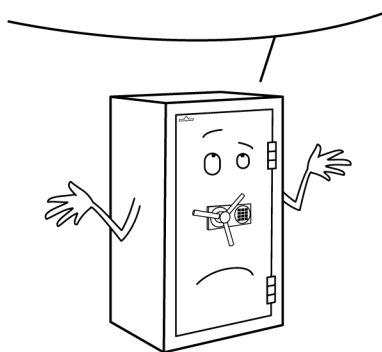

F 103-19

Safe for valuables, 2-door

**Przepraszam,
muszę się
sfotografować.**

Prime parameters

Size of the safe

External dimensions: 1836 mm × 1200 mm × 560 mm

Resistance class and insurance

Security class I according to EN 1143-1

Colour

Choose your safe's standard colour or modify it

Key lock

Key lock

Technical details

External dimensions (H x W x D)	1836 mm x 1200 mm x 560 mm
Internal dimensions (H x W x D)	1745 mm x 1120 mm x 441 mm
Weight	695 kg
Capacity	852 l
Security class	I
Limit of protected value – home	to 65.000 €
Limit of protected value – company	to 20.000 €
Standard lock	Key lock
Size of the safe	Big
Article number	F 103-19
Adjustable shelves	4
File binders	70
Anti-burglary protection standard	EN 1143-1
Certification body	VdS
Door opening direction	both sides
Door opening angle	90°
Door clearance dimensions	1730 x 1025 mm
Door thickness	84 mm
Lacquer/Colour	light grey RAL 7035
Lock	VdS class I key lock (2 keys)
Adapted for anchoring in the ground	yes
More data on the body	multi-walled
Adapted for wall anchoring	yes
More data on the door	double-wing