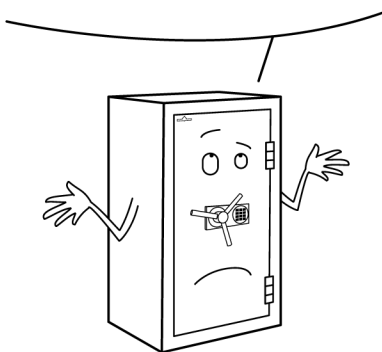

## D 112-07

Burglar- and fire-proof safe, 2-door

**Przepraszam,  
muszę się  
sfotografować.**

### Size of the safe

External dimensions: 1821 mm × 1377 mm × 573 mm

# Technical details

External dimensions (H x W x D)	1821 mm x 1377 mm x 573 mm
Internal dimensions (H x W x D)	1507 mm x 1193 mm x 341 mm
Weight	1139 kg
Capacity	627 l
Security class	II
Limit of protected value – home	to 100.000 €
Limit of protected value – company	to 50.000 €
Standard lock	Key lock
Size of the safe	Big
Article number	D 112-07
Adjustable shelves	3, strengthened
File binders	64
Anti-burglary protection standard	EN 1143-1
Certification body	VdS
Fire resistance	S 120 P acc. to the EN 1047-1 standard – 120 min. for paper documents
Door opening direction	both sides
Door thickness	135 mm
Door opening angle	180°
Door clearance dimensions	1465 x 1121 mm
Protruding door hinges/fittings	60 mm
Lock	high security key lock (2 keys)
Features of the lock	locking mechanism on all sides, among this fixed pins on hinge side
Lacquer/Colour	light grey RAL 7035
Adapted for anchoring in the ground	yes
More data on the body	multi-wall, wrap-around fire insulation