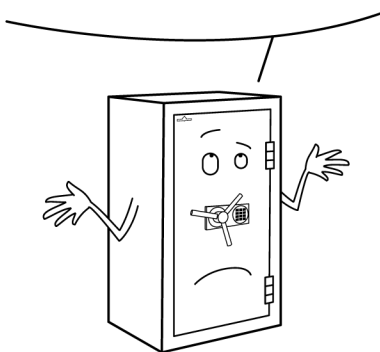

## HPFVII 20175

Burglar- and fire-proof safe, 2-door

**Przepraszam,  
muszę się  
sfotografować.**

#### Size of the safe

External dimensions: 2042 mm × 1775 mm × 573 mm

# Technical details

External dimensions (H x W x D)	2042 mm x 1775 mm x 573 mm
Internal dimensions (H x W x D)	1728 mm x 1591 mm x 350 mm
Weight	1605 kg
Capacity	959 l
Security class	II
Limit of protected value – home	to 100.000 €
Limit of protected value – company	to 50.000 €
Standard lock	Key lock
Size of the safe	Big
Article number	HPFVII 20175
Adjustable shelves	8
File binders	105
Anti-burglary protection standard	EN 1143-1
Certification body	VdS
Fire resistance	S 120 P acc. to the EN 1047-1 standard – 120 min. for paper documents
Door opening direction	both sides
Door thickness	135 mm
Door opening angle	180°
Door clearance dimensions	1686 x 1519 mm
Protruding door hinges/fittings	60 mm
Lock	high security key lock (2 keys)
Features of the lock	3-sided bolt locking system, fixed pins to protect the hinge area
Lacquer/Colour	light grey RAL 7035
Adapted for anchoring in the ground	yes
More data on the body	multi-wall, 86 mm thick, with wrap-around fire safety strip
More data on the door	multi-walled