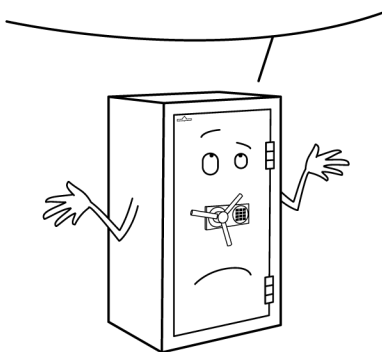

HPFVII 20175

Burglar- and fire-proof safe, 2-door

**Przepraszam,
muszę się
sfotografować.**

Prime parameters

Size of the safe

External dimensions: 2042 mm × 1775 mm × 573 mm

Resistance class and insurance

Security class II according to EN 1143-1

Colour

Choose your safe's standard colour or modify it

Key lock

Key lock

Technical details

External dimensions (H x W x D)	2042 mm x 1775 mm x 573 mm
Internal dimensions (H x W x D)	1728 mm x 1591 mm x 350 mm
Weight	1605 kg
Capacity	959 l
Security class	II
Limit of protected value – home	to 100.000 €
Limit of protected value – company	to 50.000 €
Standard lock	Key lock
Size of the safe	Big
Article number	HPFVII 20175
Adjustable shelves	8
File binders	105
Anti-burglary protection standard	EN 1143-1
Certification body	VdS
Fire resistance	S 120 P acc. to the EN 1047-1 standard – 120 min. for paper documents
Door opening direction	both sides
Door thickness	135 mm
Door opening angle	180°
Door clearance dimensions	1686 x 1519 mm
Protruding door hinges/fittings	60 mm
Lock	high security key lock (2 keys)
Features of the lock	3-sided bolt locking system, fixed pins to protect the hinge area
Lacquer/Colour	light grey RAL 7035
Adapted for anchoring in the ground	yes
More data on the body	multi-wall, 86 mm thick, with wrap-around fire safety strip
More data on the door	multi-walled