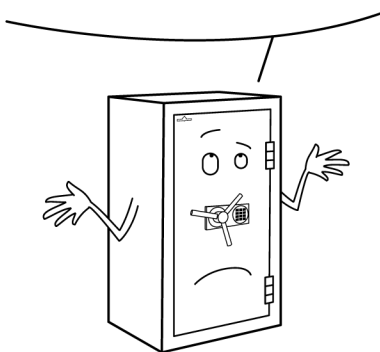

## HTE 320-01/A HARTMANN Exclusive Line

Bullet-proof glass safe

**Przepraszam,  
muszę się  
sfotografować.**

#### Size of the safe

External dimensions: 1800 mm × 1060 mm × 500 mm

# Technical details

External dimensions (H x W x D)	1800 mm x 1060 mm x 500 mm
Internal dimensions (H x W x D)	1660 mm x 950 mm x 354 mm
Weight	390 kg
Capacity	574 l
Security class	I
Limit of protected value – home	to 65.000 €
Limit of protected value – company	to 20.000 €
Standard lock	Key lock
Size of the safe	Big
Article number	HTE 320-01/A
Adjustable shelves	4 fixed, glass
Anti-burglary protection standard	EN 1143-1
Certification body	ECB-S
Door opening angle	180°
Door opening direction	right side
Door thickness	75 mm
Protruding door hinges/fitings	25 mm
Lacquer/Colour	wood appearance
Features of the lock	3-sided bolt locking system, pins of 22 mm diameter
Lock	high security key lock (2 keys included)
More data on the body	- multi-walled, - inner hinges, - recommended anchoring due to overturning
More data on the door	multi-layer panes of armoured glass, lock and bolt area protected against drilling
Adapted for anchoring in the ground	tak
Adapted for wall anchoring	yes
Equipment	- ammunition cache, - cloth in green (standard)