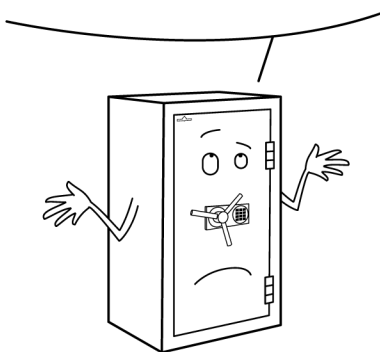

## HTIV KB 400-07

Safe for valuables, 2-door

**Przepraszam,  
muszę się  
sfotografować.**

### Size of the safe

External dimensions: 1800 mm × 1190 mm × 730 mm

# Technical details

External dimensions (H x W x D)	1800 mm x 1190 mm x 730 mm
Internal dimensions (H x W x D)	1620 mm x 1020 mm x 490 mm
Weight	1740 kg
Capacity	735 l
Security class	IV KB
Limit of protected value – home	to 400.000 €
Limit of protected value – company	to 250.000 €
Standard lock	Key lock
Size of the safe	Big
Article number	HTIV KB 400-07
Adjustable shelves	4
File binders	60
Anti-burglary protection standard	EN 1143-1
Certification body	VdS
Door opening direction	both sides
Door opening angle	180°
Protruding door hinges/fitings	50 mm
Lacquer/Colour	light grey RAL 7035
Lock	high security key lock (3 keys included) + mechanical combination lock
Adapted for anchoring in the ground	yes
Features of the lock	- secured against explosives, - protection against welding and cutting torches in the lock area, - solid, round, steel pins of 40 mm diameter
More data on the body	- three-walled, - ring drill protection, - specially filled and reinforced wall construction
Adapted for wall anchoring	no
Equipment	interior elements in dark grey RAL 7015
More data on the door	double-wing, special armoured plating on the locking mechanism