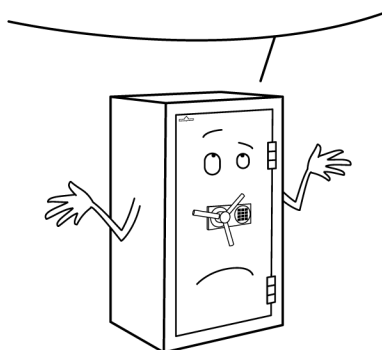

## HTIV KB 400-07

Safe for valuables, 2-door

**Przepraszam,  
muszę się  
sfotografować.**

### Size of the safe

External dimensions: 1800 mm × 1190 mm × 730 mm

# Technical details

External dimensions (H x W x D)	1800 mm x 1190 mm x 730 mm
Internal dimensions (H x W x D)	1620 mm x 1020 mm x 490 mm
Weight	1740 kg
Capacity	735 l
Security class	IV KB
Limit of protected value – home	to 400.000 €
Limit of protected value – company	to 250.000 €
Standard lock	Key lock
Size of the safe	Big
Article number	HTIV KB 400-07
Adjustable shelves	4
File binders	60
Anti-burglary protection standard	EN 1143-1
Certification body	VdS
Door opening direction	both sides
Door opening angle	180°
Protruding door hinges/fitings	50 mm
Lacquer/Colour	light grey RAL 7035
Lock	high security key lock (3 keys included) + mechanical combination lock
Adapted for anchoring in the ground	yes
Features of the lock	- secured against explosives, - protection against welding and cutting torches in the lock area, - solid, round, steel pins of 40 mm diameter
More data on the body	- three-walled, - ring drill protection, - specially filled and reinforced wall construction
Adapted for wall anchoring	no
Equipment	interior elements in dark grey RAL 7015
More data on the door	double-wing, special armoured plating on the locking mechanism