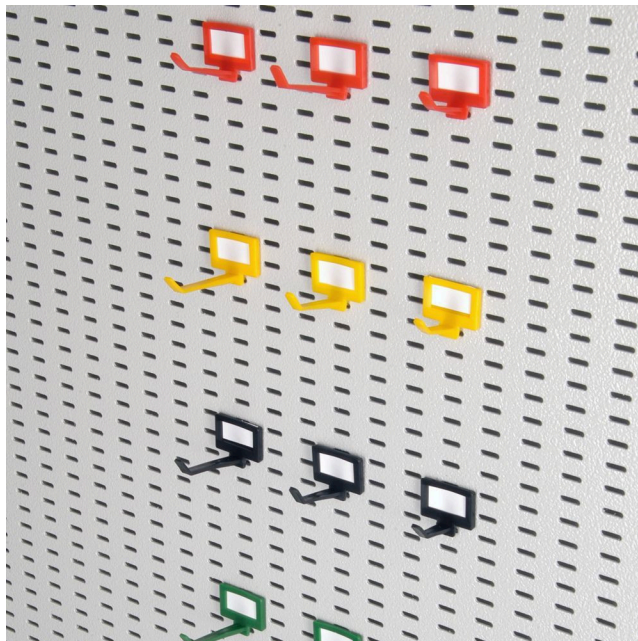

HTS 103-01

Wall board for keys

Prime parameters

Size of the safe

External dimensions: 600 mm × 350 mm × 10 mm

Colour

Choose your safe's standard colour or modify it

Technical details

External dimensions (H x W x D)	600 mm x 350 mm x 10 mm
Internal dimensions (H x W x D)	mm x mm x mm
Weight	1.9 kg
Size of the safe	Small
Article number	HTS 103-01
Key hooks	50
Adjustable hook slats	yes
Lacquer/Colour	light grey RAL 7035
Adapted for anchoring in the ground	no
Adapted for wall anchoring	yes
Equipment	- individually hangable key hooks, - pre-installed with up to 50 hooks