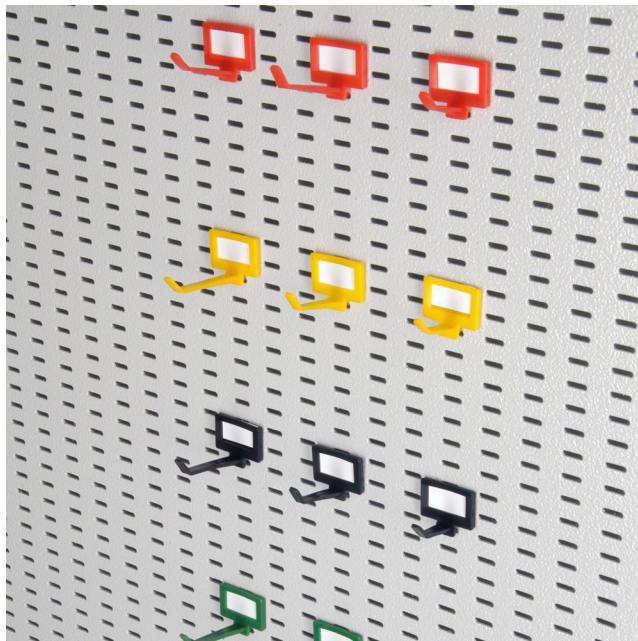

## HTS 103-02

Wall board for keys

### Prime parameters

#### Size of the safe

External dimensions: 800 mm × 350 mm × 10 mm

## Technical details

External dimensions (H x W x D)	800 mm x 350 mm x 10 mm
Internal dimensions (H x W x D)	mm x mm x mm
Weight	2.5 kg
Size of the safe	Medium
Article number	HTS 103-02
Key hooks	80
Adjustable hook slats	yes
Lacquer/Colour	light grey RAL 7035
Adapted for anchoring in the ground	no
Adapted for wall anchoring	yes
Equipment	- individually hangable key hooks, - pre-installed with up to 80 hooks