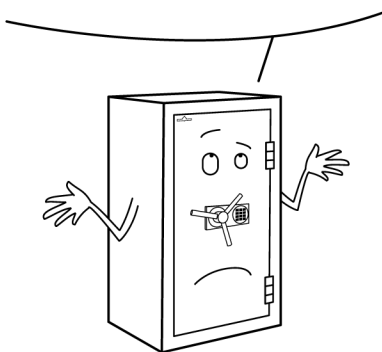

## HTV KB 500-07

Safe for valuables, 2-door

**Przepraszam,  
muszę się  
sfotografować.**

### Size of the safe

External dimensions: 1800 mm × 1190 mm × 730 mm

# Technical details

External dimensions (H x W x D)	1800 mm x 1190 mm x 730 mm
Internal dimensions (H x W x D)	1620 mm x 1020 mm x 490 mm
Weight	2060 kg
Capacity	810 l
Security class	V KB
Limit of protected value – home	to 400.000 €
Limit of protected value – company	to 375.000 €
Standard lock	Key lock
Size of the safe	Big
Article number	HTV KB 500-07
Adjustable shelves	4
File binders	60
Anti-burglary protection standard	EN 1143-1
Certification body	VdS
Door opening direction	both sides
Door thickness	120 mm
Protruding door hinges/fitings	50 mm
Lacquer/Colour	light grey RAL 7035
Lock	high security key lock (3 keys included) + mechanical combination lock
Adapted for anchoring in the ground	yes
Features of the lock	- protected against explosives, - welding and cutting torches in the lock area, - solid, round, steel pins of 40 mm diameter, - special armoured plating on the locking mechanism
More data on the body	three-walled
Adapted for wall anchoring	no
Equipment	interior elements in dark grey RAL 7015
More data on the door	double-wing, triple-wall, specially protected against reaming and torch cutting