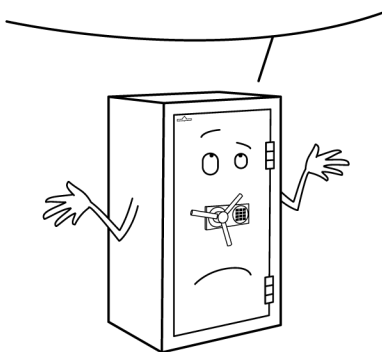

HTV KB 550-07

Safe for valuables, 2-door

**Przepraszam,
muszę się
sfotografować.**

Prime parameters

Size of the safe

External dimensions: 1850 mm × 1200 mm × 760 mm

Resistance class and insurance

Security class V KB according to EN 1143-1

Colour

Choose your safe's standard colour or modify it

Key lock

Key lock

Technical details

External dimensions (H x W x D)	1850 mm x 1200 mm x 760 mm
Internal dimensions (H x W x D)	1690 mm x 1000 mm x 470 mm
Weight	2500 kg
Capacity	811 l
Security class	V KB
Limit of protected value – home	to 400.000 €
Limit of protected value – company	to 375.000 €
Standard lock	Key lock
Size of the safe	Big
Article number	HTV KB 550-07