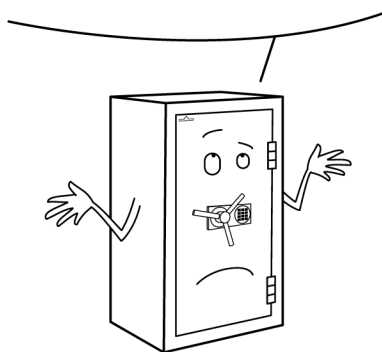

## HTV KB 550-07

Safe for valuables, 2-door

**Przepraszam,  
muszę się  
sfotografować.**

### Size of the safe

External dimensions: 1850 mm × 1200 mm × 760 mm

# Technical details

External dimensions (H x W x D)	1850 mm x 1200 mm x 760 mm
Internal dimensions (H x W x D)	1690 mm x 1000 mm x 470 mm
Weight	2500 kg
Capacity	811 l
Security class	V KB
Limit of protected value – home	to 400.000 €
Limit of protected value – company	to 375.000 €
Standard lock	Key lock
Size of the safe	Big
Article number	HTV KB 550-07