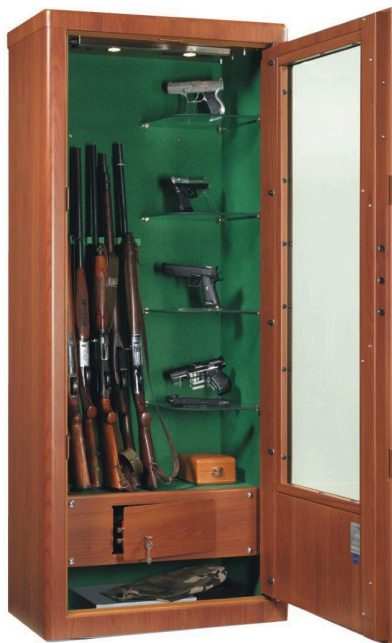

## HTE 115-01/E HARTMANN Exclusive Line

Armoured gun cabinet

#### Size of the safe

External dimensions: 1960 mm × 840 mm × 450 mm

# Technical details

External dimensions (H x W x D)	1960 mm x 840 mm x 450 mm
Internal dimensions (H x W x D)	1860 mm x 730 mm x 372 mm
Weight	263 kg
Security class	S2
Limit of protected value – home	to 30.000 €
Limit of protected value – company	to 2.500 €
Standard lock	Key lock
Size of the safe	Big
Article number	HTE 115-01/E
Shelves	4
Weapon holders	7
Certification body	ECB-S
Anti-burglary protection standard	EN 14450
Door opening direction	right side
Protruding door hinges/fittings	25 mm
Features of the lock	3-sided bolt locking system
Lock	key lock (2 keys included)
Lacquer/Colour	wood appearance
Inner safes	ammunition cache
More data on the door	multi-layer panes of armoured glass
Adapted for anchoring in the ground	yes
Adapted for wall anchoring	yes
More data on the body	recommended anchoring due to overturning
Interior fittings	cloth in green (standard)