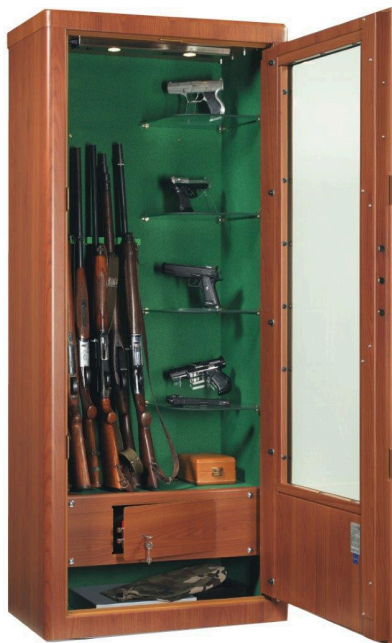

## HTE 115-01/E HARTMANN Exclusive Line

Armoured gun cabinet

#### Size of the safe

External dimensions: 1960 mm × 840 mm × 450 mm

# Technical details

External dimensions (H x W x D)	1960 mm × 840 mm × 450 mm
Internal dimensions (H x W x D)	1860 mm × 730 mm × 372 mm
Weight	263 kg
Security class	S2
Limit of protected value – home	to 30.000 €
Limit of protected value – company	to 2.500 €
Standard lock	Key lock
Size of the safe	Big
Article number	HTE 115-01/E
Shelves	4
Weapon holders	7
Certification body	ECB-S
Anti-burglary protection standard	EN 14450
Door opening direction	right side
Protruding door hinges/fitings	25 mm
Features of the lock	3-sided bolt locking system
Lock	key lock (2 keys included)
Lacquer/Colour	wood appearance
Inner safes	ammunition cache
More data on the door	multi-layer panes of armoured glass
Adapted for anchoring in the ground	yes
Adapted for wall anchoring	yes
More data on the body	recommended anchoring due to overturning
Interior fittings	cloth in green (standard)